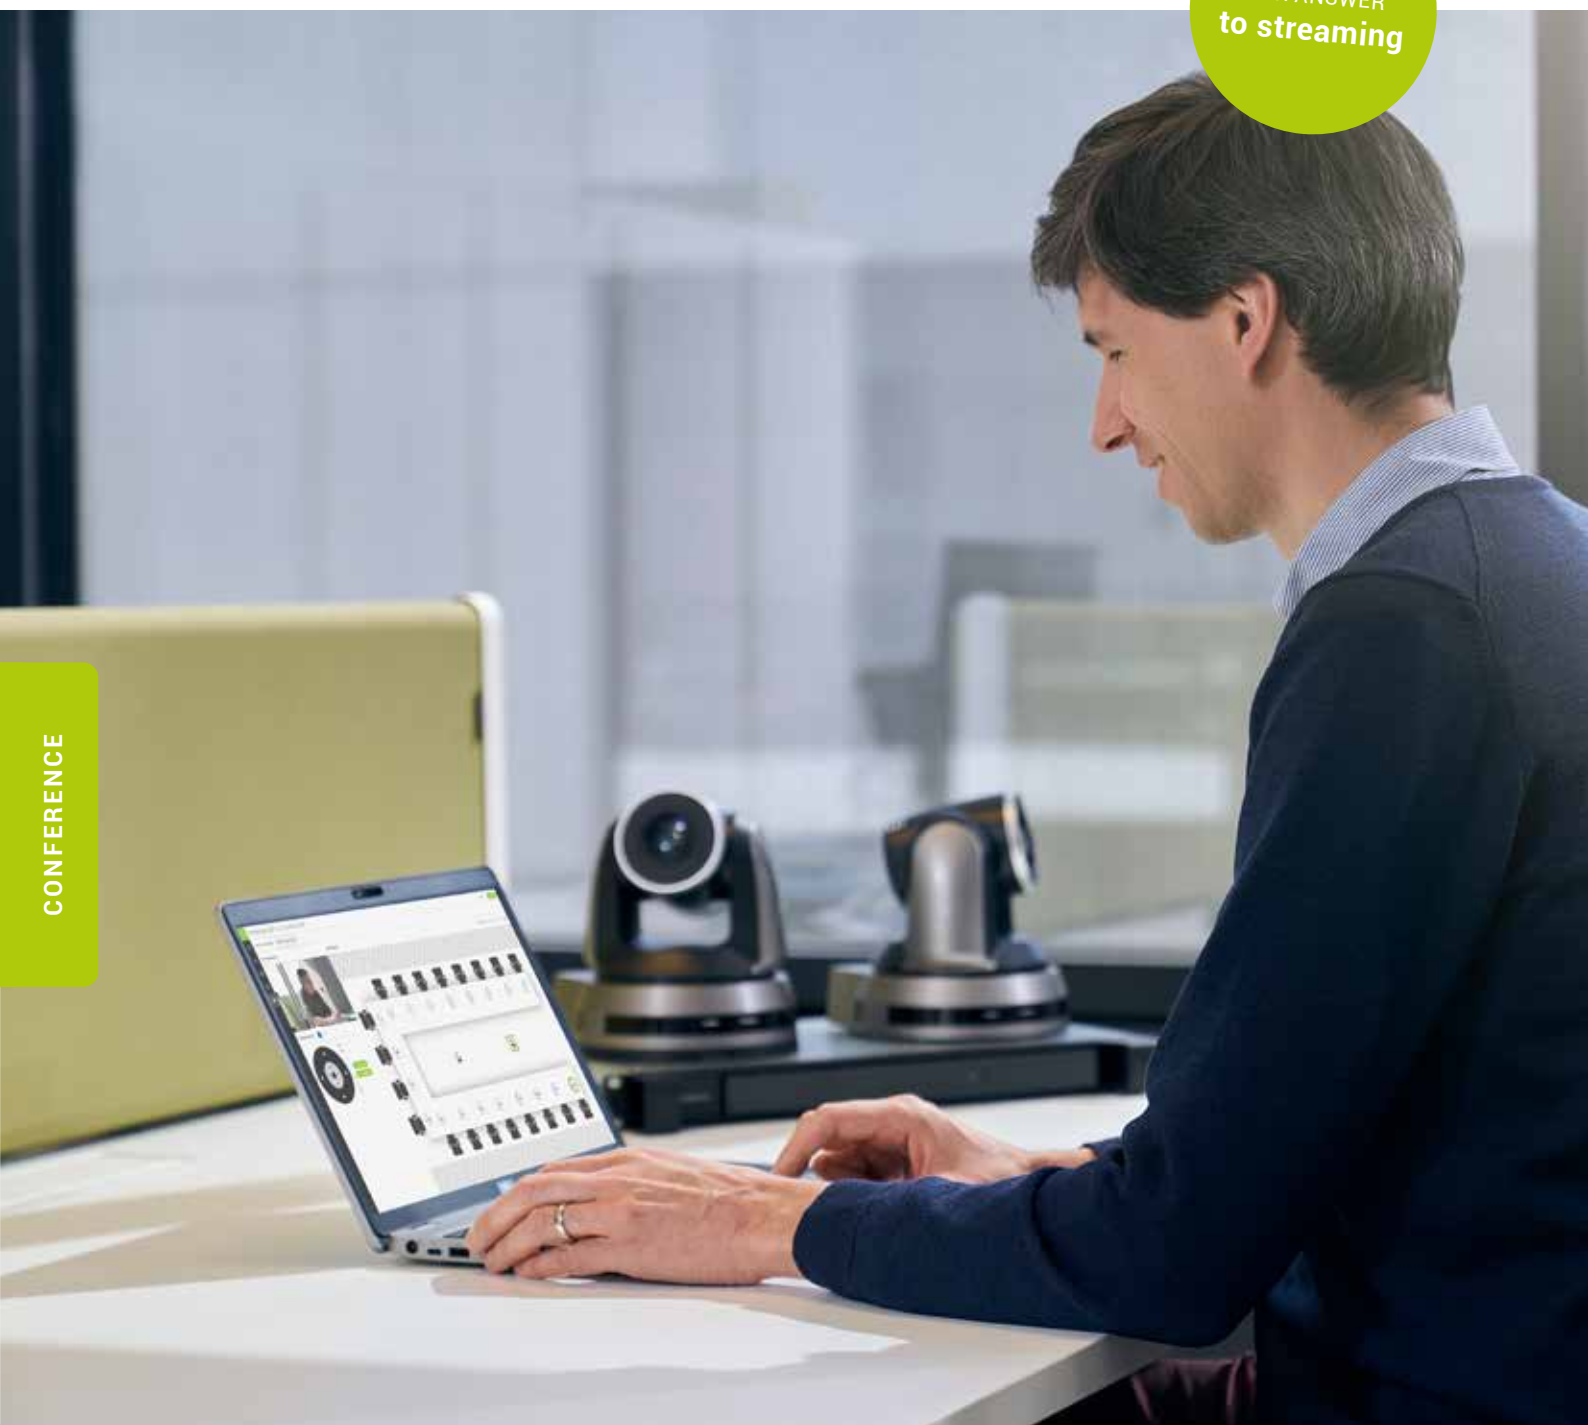

televic

Confero CAM

Your hands-free camera director

OUR ANSWER
to streaming

CONFERENCE

Confero CAM

Your hands-free camera director

Confero CAM, your hands-free camera director, adds out-of-the-box camera control to your meeting room. As a result, you do not need a production team to deliver a **professional and engaging video output for participants** of a hybrid meeting or viewers of a live stream. Confero CAM enables **effortless meeting capture, streaming and increased engagement** for your hybrid meetings.

CURIOS TO KNOW HOW IT WORKS?

Several Pan-Tilt-Zoom cameras are positioned throughout the meeting room. Each participant position gets two shots assigned from different cameras. When a participant gets to speak, the Confero CAM solution automatically selects the most appropriate camera and focusses on the speaker.

The result: an automatically created engaging video without moving camera images, instead smooth transitions are provided from one speaker to another.

Ultimate flexibility

- + Support multiple meeting room setups
- + Handle larger rooms with support for up to 8 cameras
- + Two camera shots for each seat
- + Wide range of supported IP cameras
- + Modular solution that easily grows with your needs

EASILY SWITCH BETWEEN SEVERAL ROOM LAYOUTS SERVING MULTIPURPOSE SPACES

Streaming

Transparency toward constituents and use of video for political marketing purposes is of growing importance. Confero CAM **provides professional looking video towards your streaming platform** of choice. No intervention of an IT person is required as streaming control is **automatically handled in the Confero interface**.