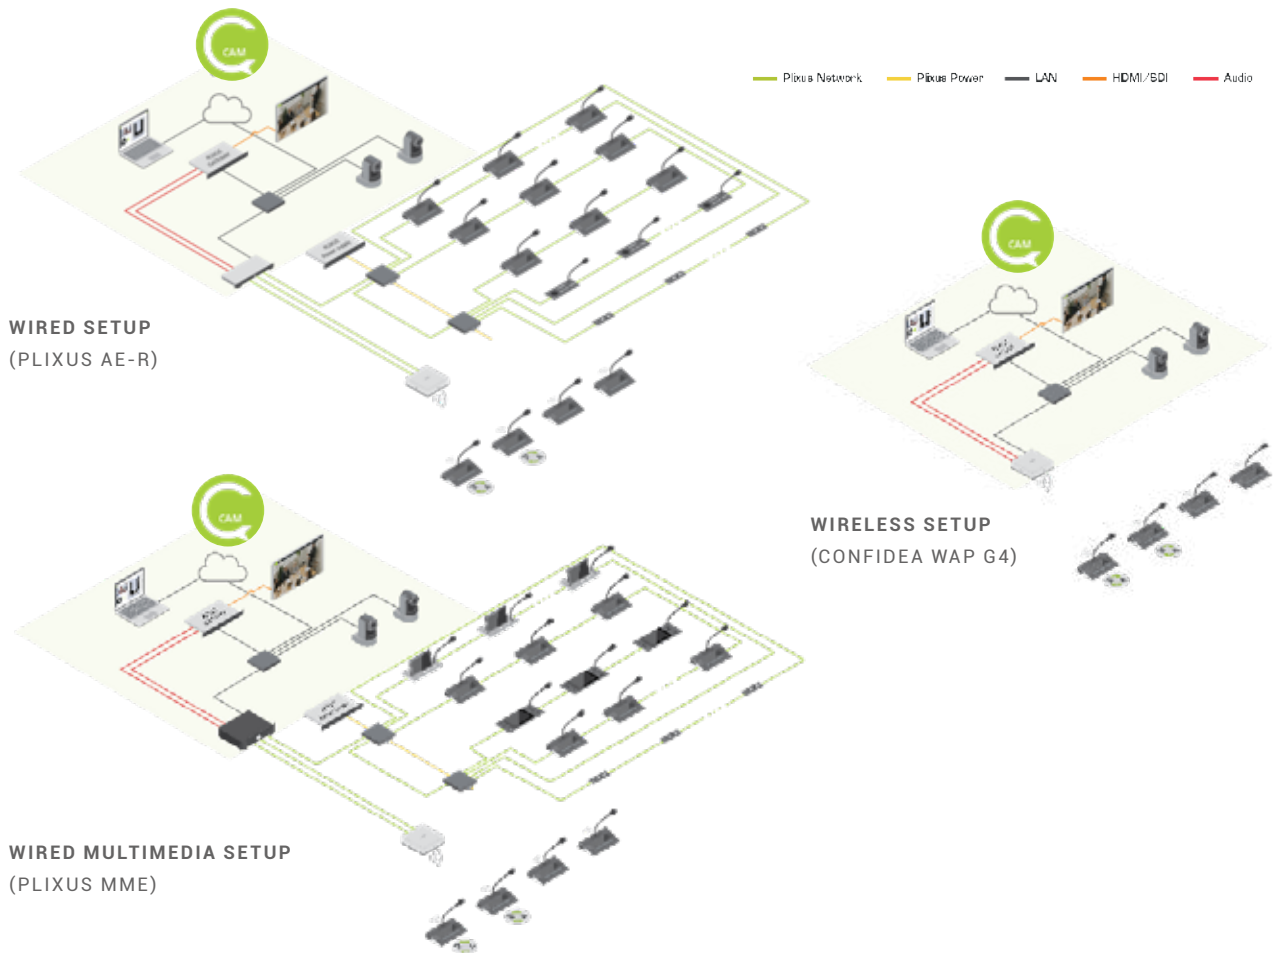

And compatible with Plixus

With a wide range of Televic conference solutions. Wired, wireless... audio, multimedia or a mix Confero can be easily integrated into the solution now or in the future.

HQ Belgium
+32 51 30 30 45
conference@televic.com
www.televic-conference.com

France
+33 3 74 09 52 76
conference-france@televic.com
www.televic-conference.fr

Asia
+86 21 61 48 01 23
conference@televic.com
www.televic-conference.com.cn

United States
+1 916 920 0901
conference-us@televic.com